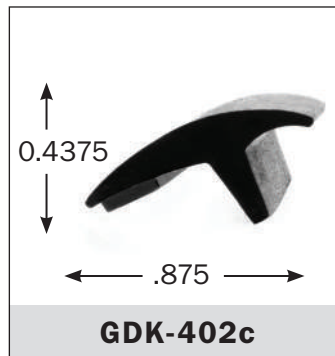

**WE ALSO OFFER APPLICATION SPECIFIC GASKETS**

Contact us at: **1.888.486.2508** • [serviceparts@cgsllc.com](mailto:serviceparts@cgsllc.com)

**WE ALSO OFFER APPLICATION SPECIFIC GASKETS**

Contact us at: **1.888.486.2508** • [serviceparts@cgsllc.com](mailto:serviceparts@cgsllc.com)