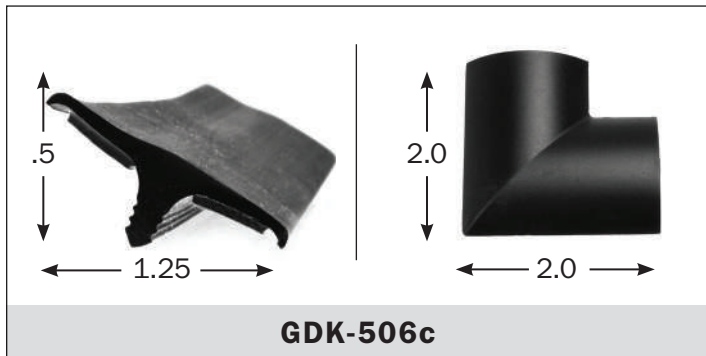

**WE ALSO OFFER APPLICATION SPECIFIC GASKETS**

Contact us at: **1.888.486.2508** • [serviceparts@cgsllc.com](mailto:serviceparts@cgsllc.com)

**WE ALSO OFFER APPLICATION SPECIFIC GASKETS**

Contact us at: **1.888.486.2508** • [serviceparts@cgsllc.com](mailto:serviceparts@cgsllc.com)