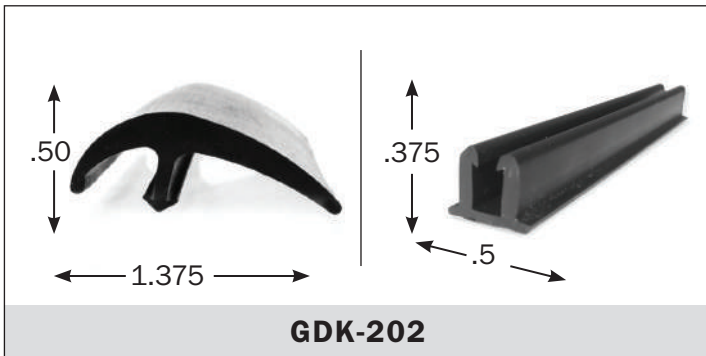

**WE ALSO OFFER APPLICATION SPECIFIC GASKETS**

Contact us at: **1.888.486.2508** • [serviceparts@cgsllc.com](mailto:serviceparts@cgsllc.com)

**WE ALSO OFFER APPLICATION SPECIFIC GASKETS**

Contact us at: **1.888.486.2508** • [serviceparts@cgsllc.com](mailto:serviceparts@cgsllc.com)