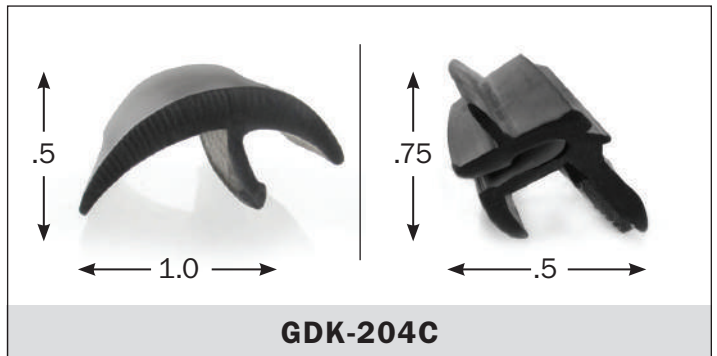

**WE ALSO OFFER APPLICATION SPECIFIC GASKETS**

Contact us at: **1.888.486.2508** • [serviceparts@cgsllc.com](mailto:serviceparts@cgsllc.com)

**WE ALSO OFFER APPLICATION SPECIFIC GASKETS**

Contact us at: **1.888.486.2508** • [serviceparts@cgsllc.com](mailto:serviceparts@cgsllc.com)