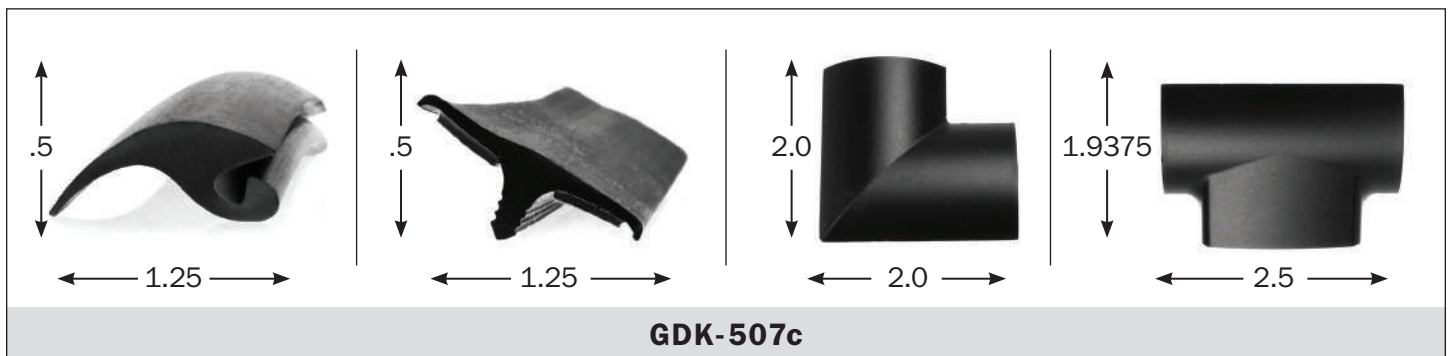

**WE ALSO OFFER APPLICATION SPECIFIC GASKETS**

Contact us at: **1.888.486.2508** • [serviceparts@cgsllc.com](mailto:serviceparts@cgsllc.com)

**WE ALSO OFFER APPLICATION SPECIFIC GASKETS**

Contact us at: **1.888.486.2508** • [serviceparts@cgsllc.com](mailto:serviceparts@cgsllc.com)